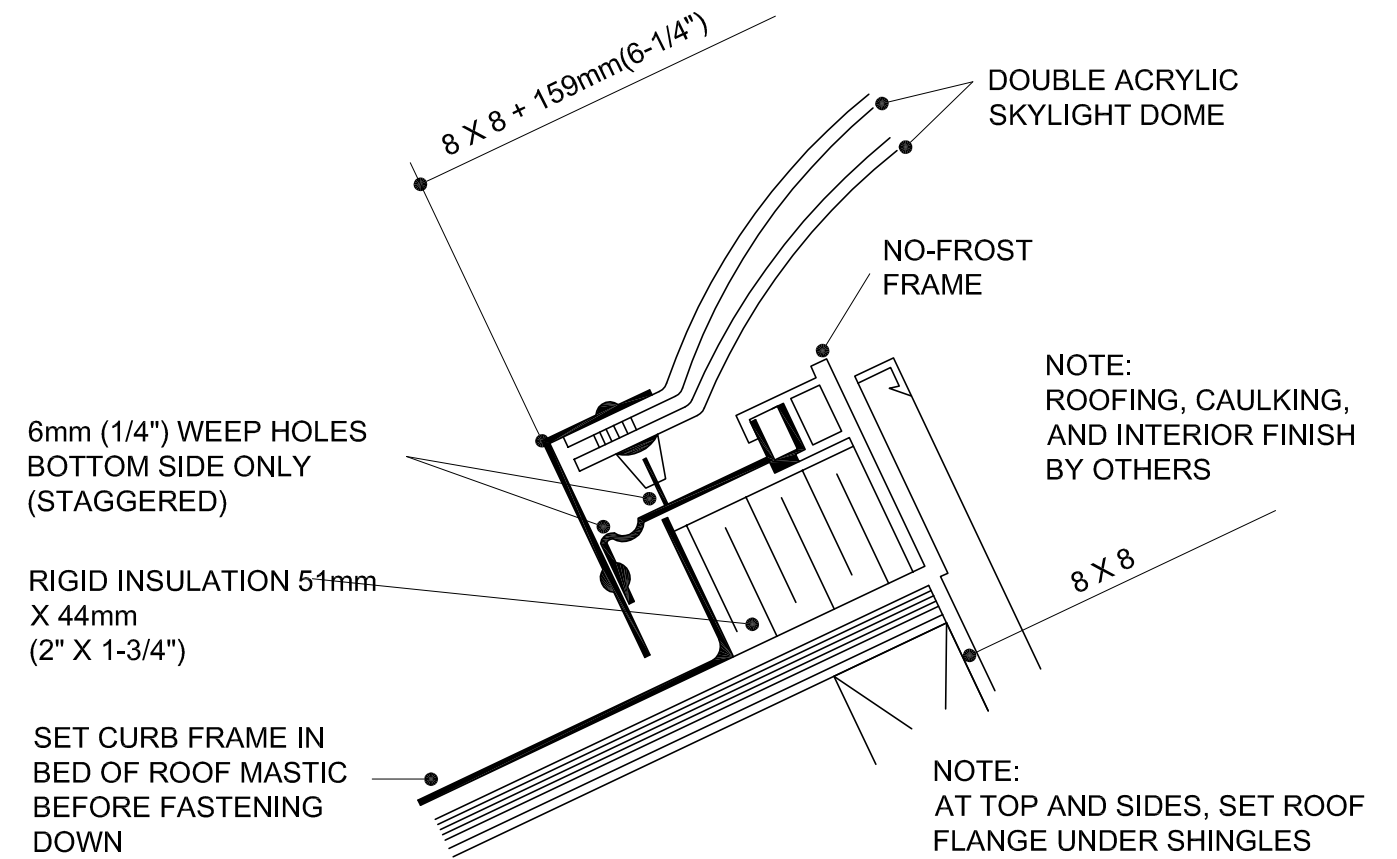

# SLOPED ROOF SKYLIGHTS ALUMINIUM

<p style="font-size: 8px; margin: 0;">THE USE OF THIS DRAWING IS RESTRICTED TO INSTRUCTIONS RECEIVED FROM ARCHITECTURAL PLASTICS LTD.</p> <p style="font-size: 8px; margin: 0;">COPYRIGHT RESTS WITH ARCHITECTURAL PLASTICS LTD. AT ALL TIMES</p>	<p style="margin: 0;"><b>Architectural Plastics Limited</b></p> <p style="font-size: 8px; margin: 0;">707 Arrow Rd., Weston, Ont. M9M 2L4 AREA CODE 416 749-7070</p>	
TITLE	DATE	
PROJECT	SCALE	
ARCH.	DRW'N BY	
GEN. CONT.	DRAWG. No.	